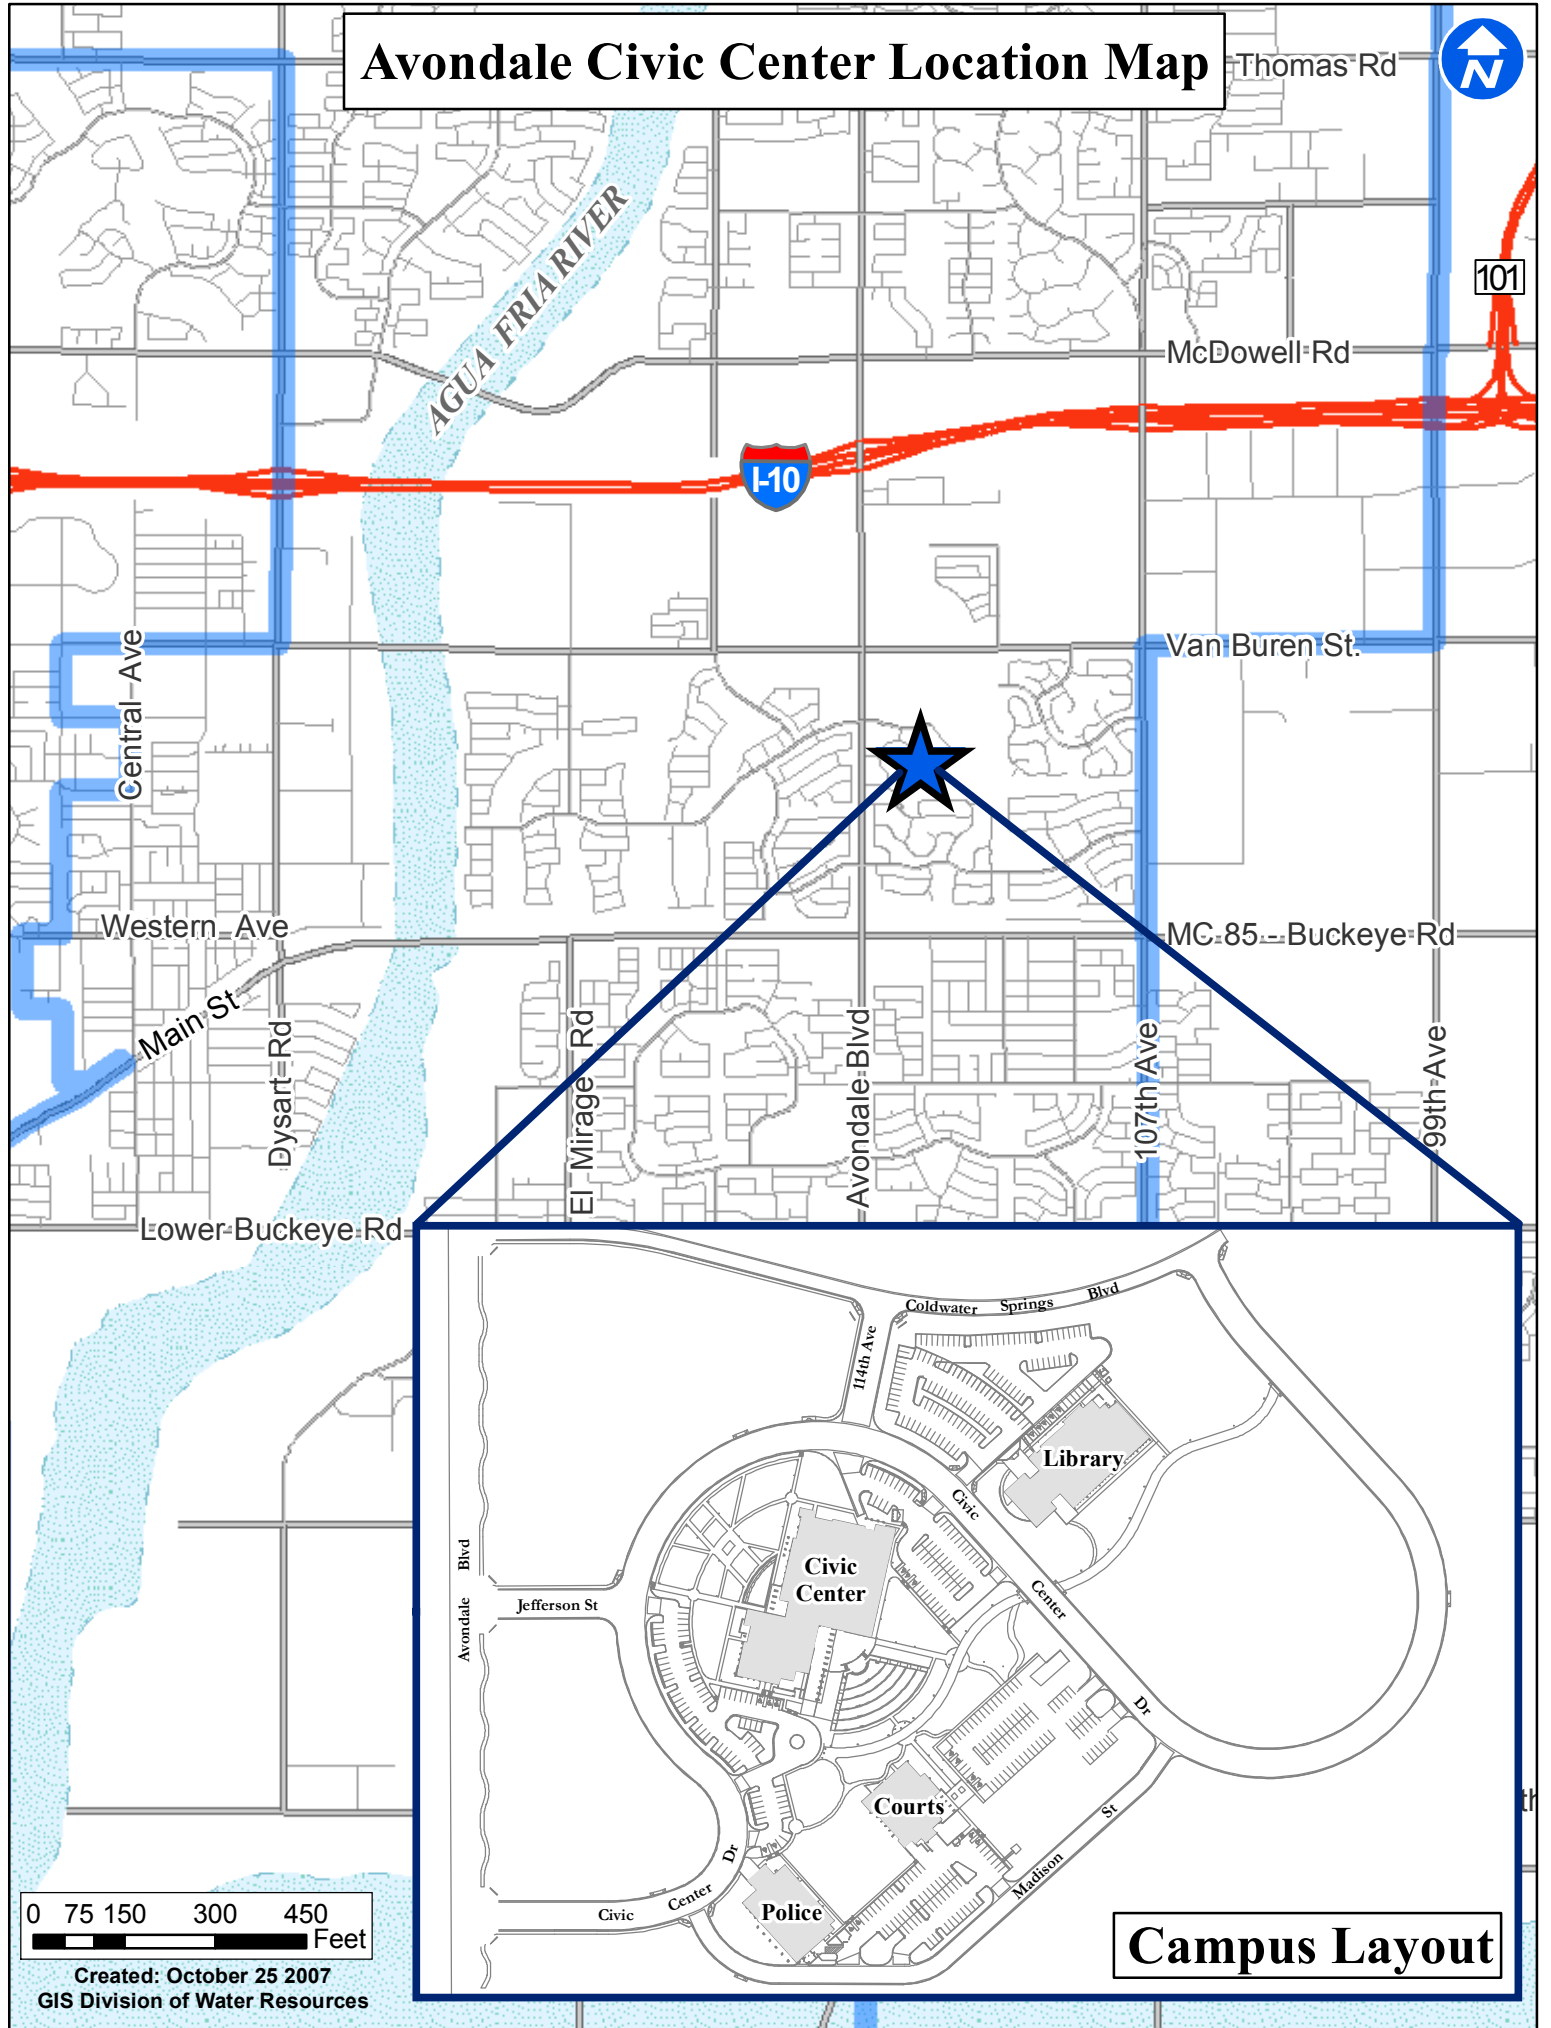

Avondale Civic Center Location Map

Thomas Rd

101

McDowell Rd

Van Buren St.

MC-85--Buckeye Rd

107th Ave

99th Ave

Central Ave

Western Ave

Main St

Dysart Rd

Lower Buckeye Rd

El Mirage Rd

Avondale Blvd

Campus Layout

Created: October 25 2007
GIS Division of Water Resources