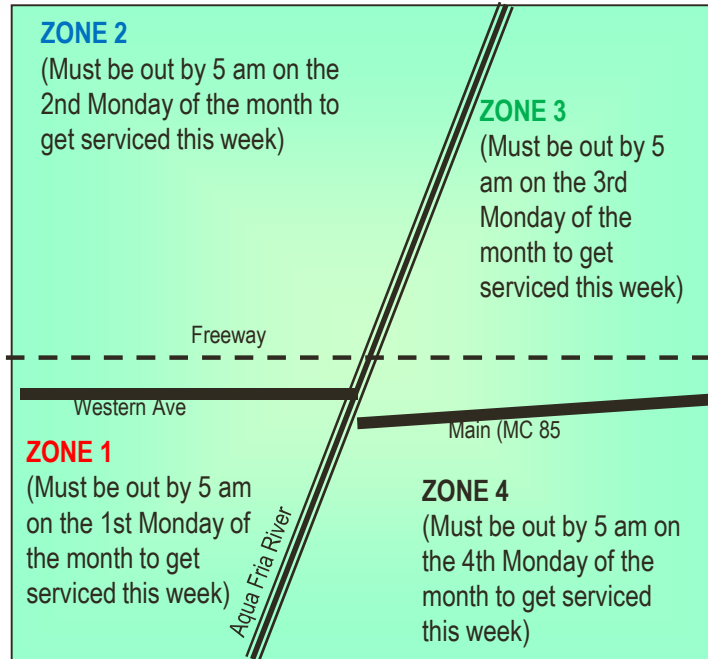

# BULK TRASH SERVICE INFORMATION & SCHEDULE

## ✓ ZONE 1

- Litchfield Mountain View
- Old Avondale South of Western
- Tres Rios

## ✓ ZONE 2

- Corte Sierra
- Dysart Ranch
- Fulton Estates
- Las Palmeras
- Old Avondale North of Western
- Rancho Sante Fe
- Rio Crossing
- Sage Creek

- **3 Cubic yard limit**
- **No tires**
- **Place in street (please keep bulk off private property and side walk)**
- **Any box or container will be removed as bulk trash**
- **Box and bag small items for easy pick-up**
- **No sod, dirt, rocks, bricks, tile or similar material will be collected**
- **Brush or long wood needs to be cut to 4 feet in length and not in excess of 6 inches in diameter**
- **Equipment might leave small material, debris and leaves**
- **For more info on bulk items contact Public Works**