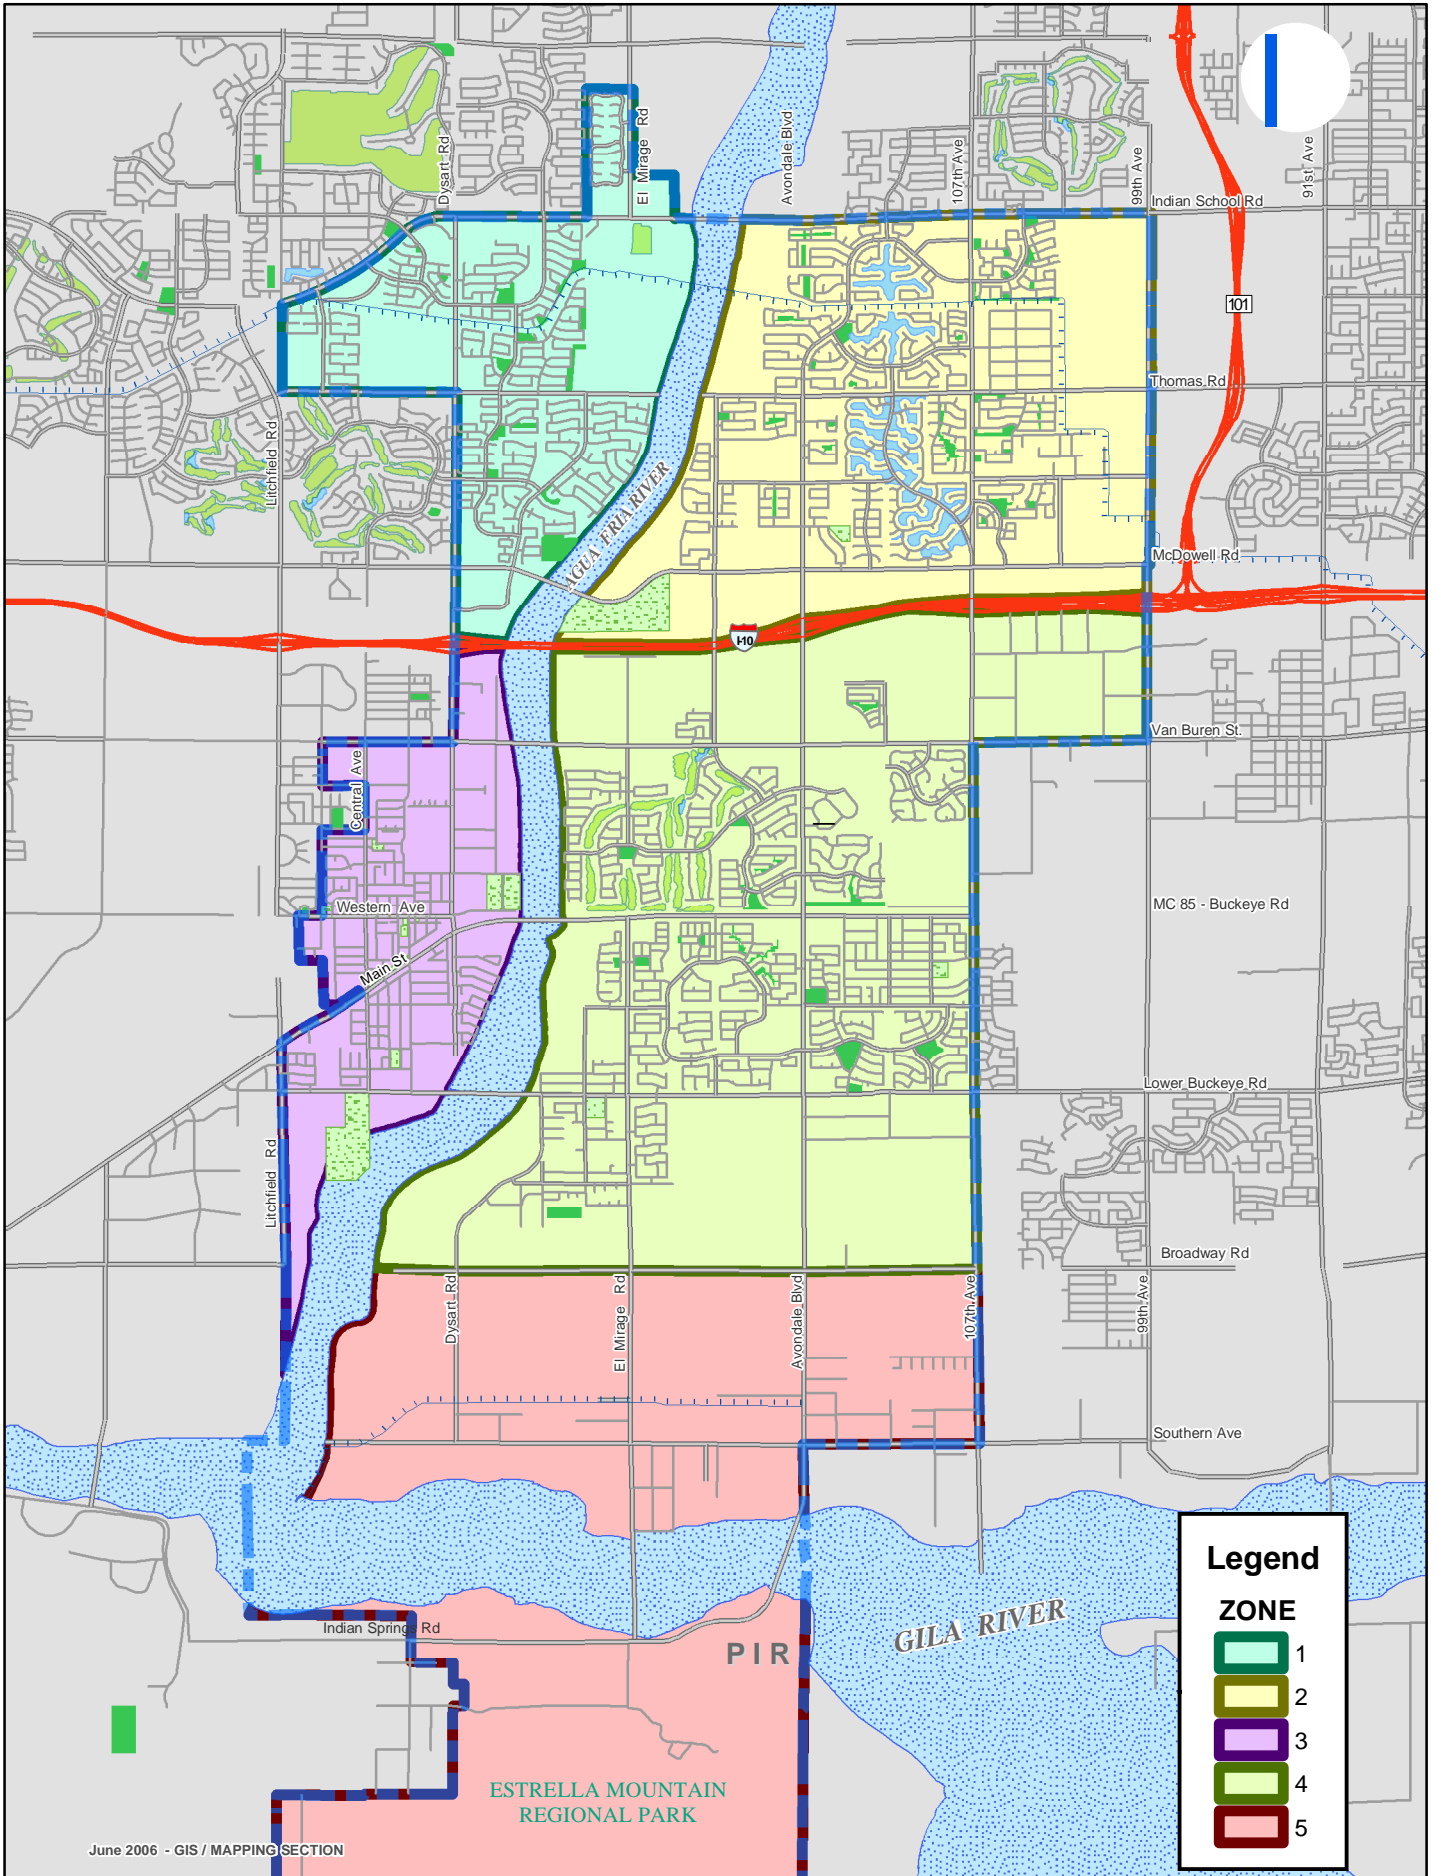

VICINITY MAP

June 2006 - GIS / MAPPING SECTION

CITY OF AVONDALE CAPITAL IMPROVEMENT ZONE MAP